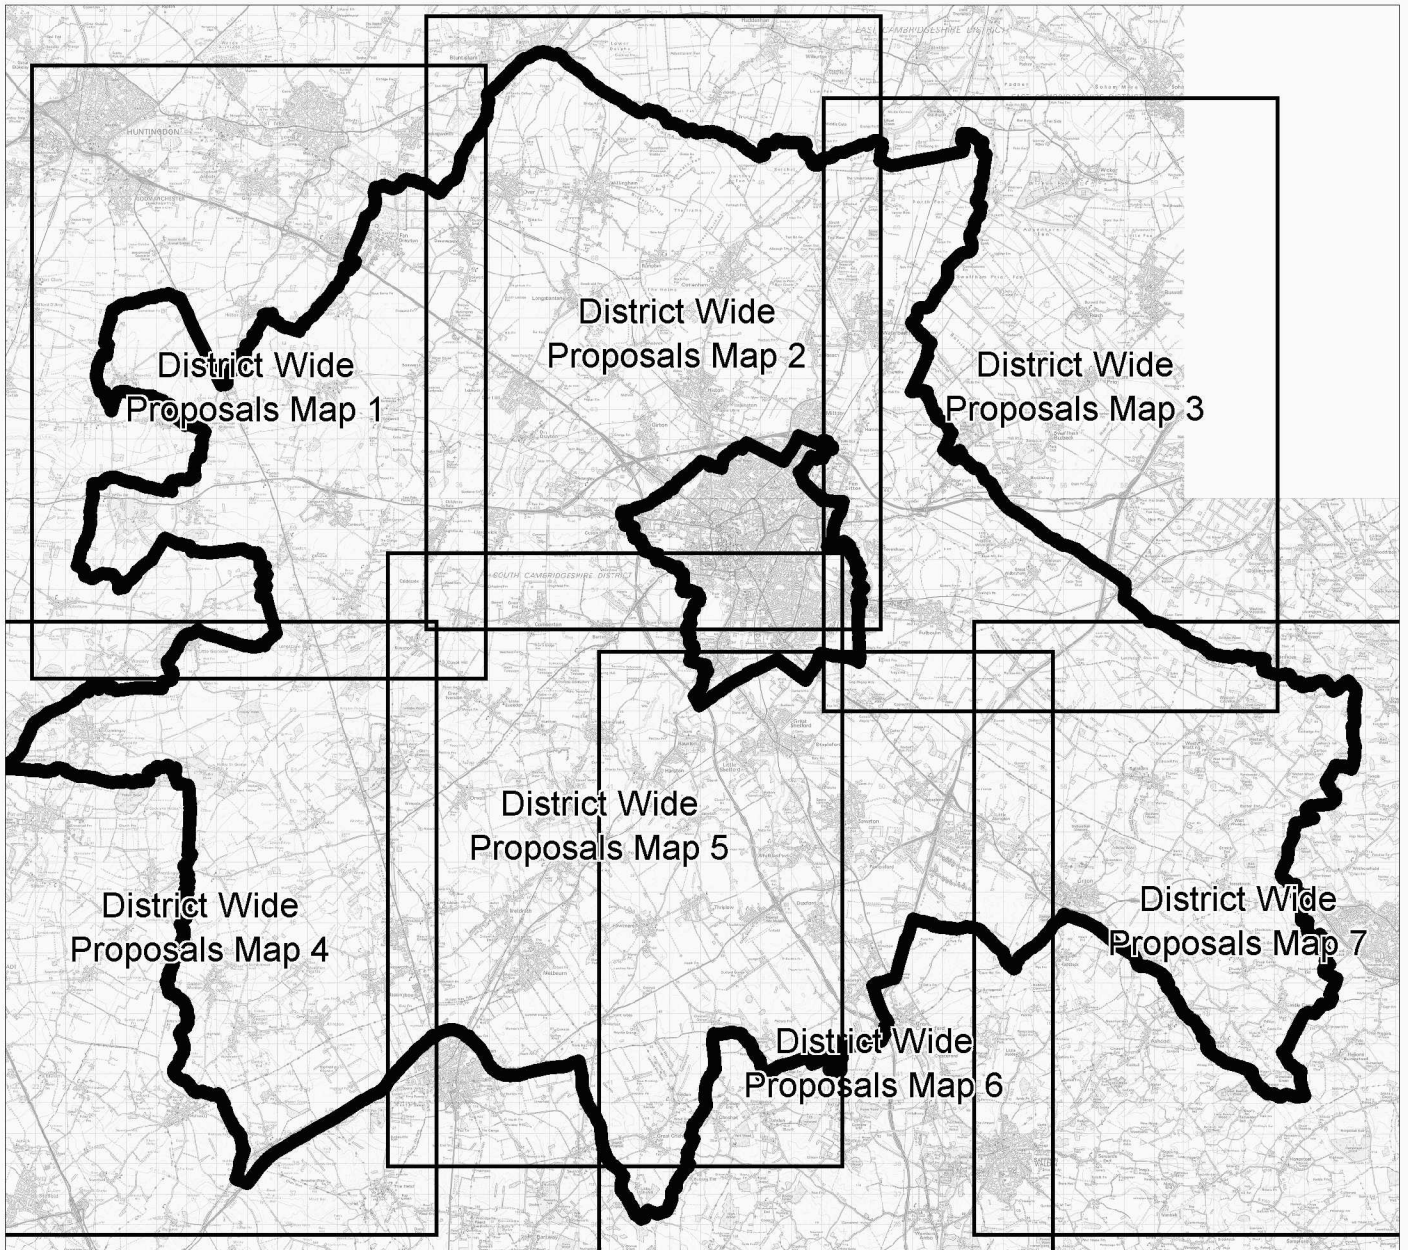

Maps Comprising the District Wide Proposals Map

Scale 1:250000

© Crown copyright. All rights reserved. South Cambridgeshire District Council Licence No. LA 100022500 (2005)